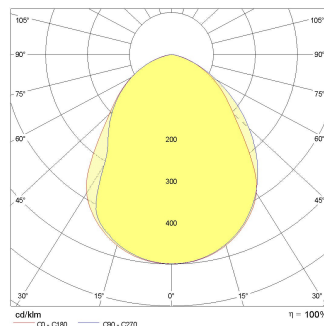

PADO 900

Part number	304088
Lampholder:	LED
Light Source:	LED
Wattage:	20 W
Finish:	GR-94 / Metallic grey / Textured
Insulation class:	I
Degree of protection:	IP65
IK-J-xxIP:	IK05 0.70J xx3
CRI:	80
Kelvin:	3000
Power factor:	$\text{COS}\phi \geq 0,9$
Optic:	SYMMETRIC EXTRA WIDE REFLECTOR
Lightsource lumen output:	1974 lm
Luminaire lumen output:	1080 lm
L:	L80
B:	B10
Lifetime:	60000 h
Ta MIN luminaire:	-20°
Ta MAX luminaire:	35°

Photometric data

Technical drawings